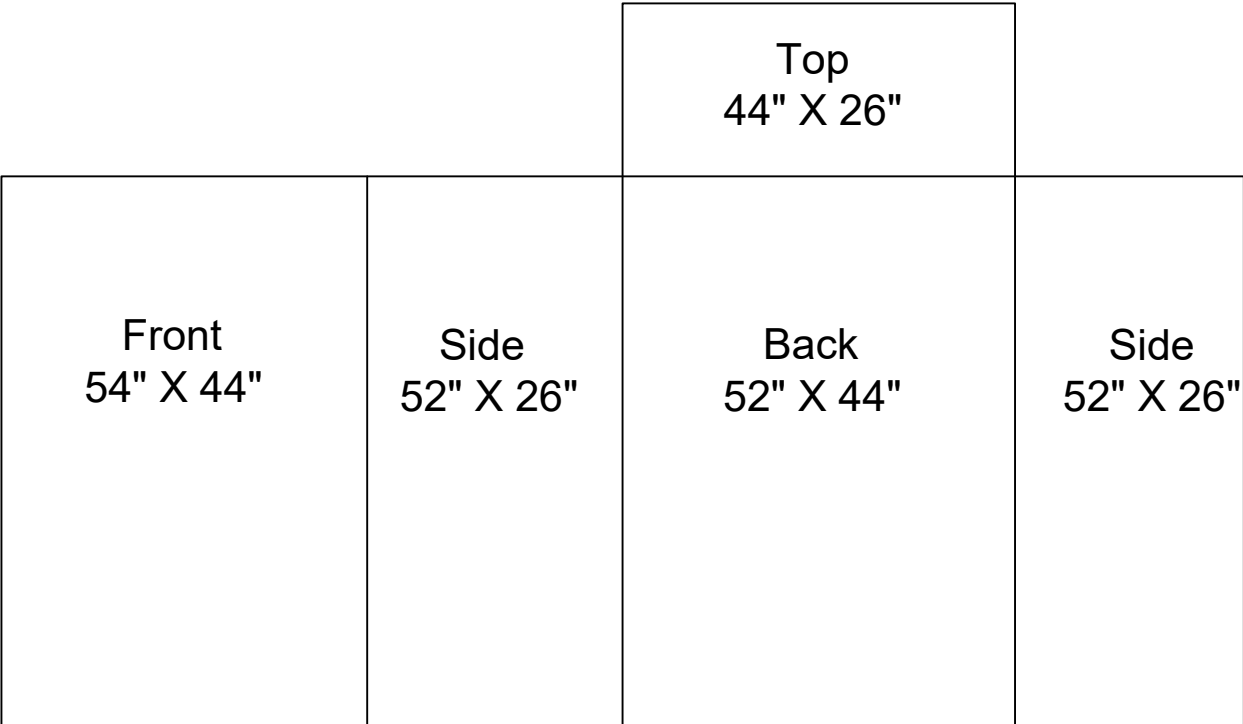

City of Roanoke signal cabinet size type 1

CITY OF ROANOKE
Transportation Division

City of Roanoke Signal Cabinet Size Type 1

PLAT NO.

DATE: 7/24/2020

SCALE: Not to scale

City of Roanoke signal cabinet size type 2

CITY OF ROANOKE
Transportation Division

City of Roanoke Signal Cabinet Size Type 2

PLAT NO.

DATE: 7/24/2020

SCALE: Not to scale