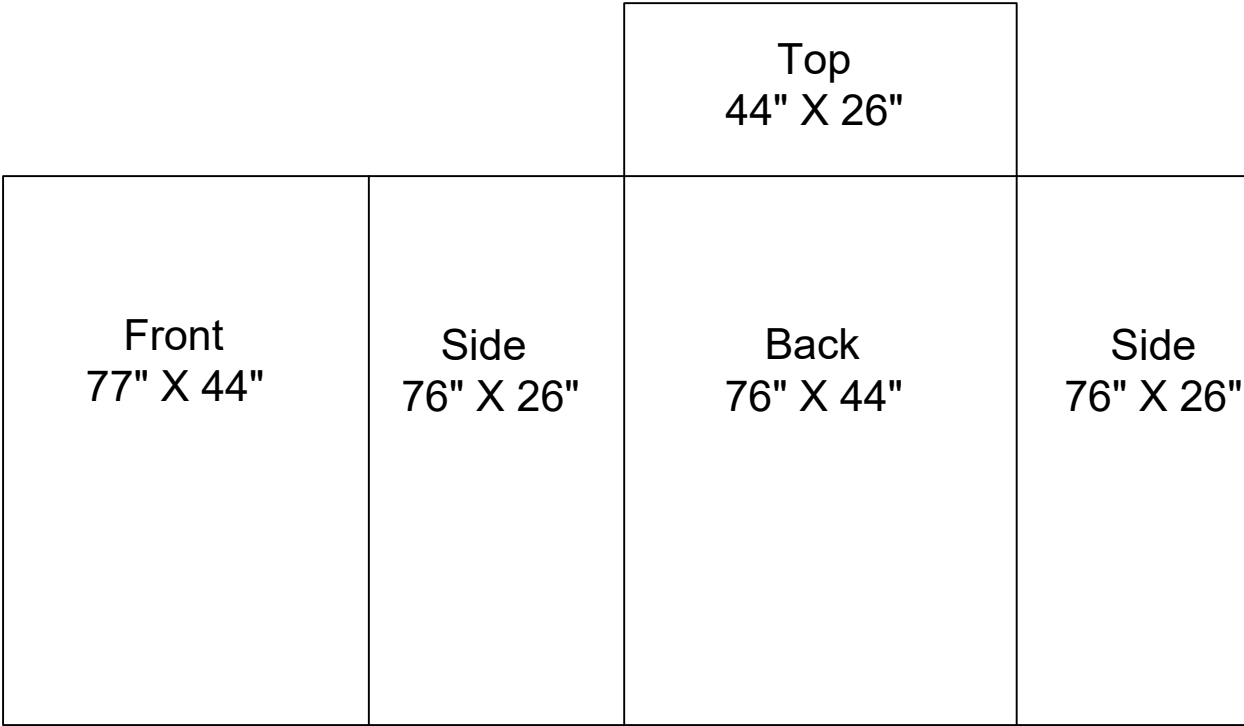

City of Roanoke signal cabinet size type 1

CITY OF ROANOKE
Transportation Division

City of Roanoke Signal Cabinet Size Type 1

PLAT NO.

DATE: 7/24/2020

SCALE: Not to scale

City of Roanoke signal cabinet size type 2

CITY OF ROANOKE
Transportation Division

City of Roanoke Signal Cabinet Size Type 2

PLAT NO.

DATE: 7/24/2020

SCALE: Not to scale